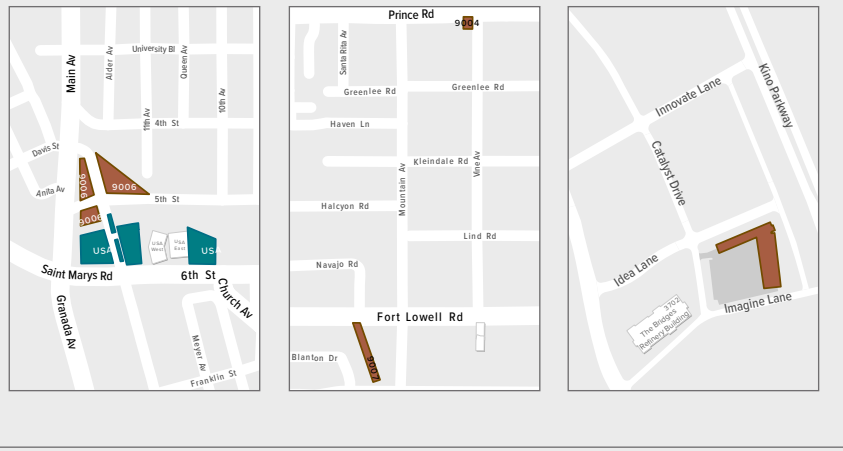

ARIZONA PARKING MAP 2023-2024

PARK & RIDE LOTS

HOURLY PAY PARKING	PERMIT PARKING	POINTS OF INTEREST
Parking Garage	Parking Garage Specific	Electric Vehicle Charging
Hourly Pay Parking Lot	Zone 1	Pay Station
Motorcycle Visitor Parking	South of 6th St. Lots	Misc. Lots: SV, Loading, Disabled
	Lot Specific Permit Parking	Passport Parking Pay Spaces & Gateless Garage
	Park N Ride Lots	Bike/Pedestrian Underpass
	Street Specific Permit Parking	Pedestrian Underpass Only
	Motorcycle Specific Parking	No Car Access
	Motorcycle Parking	All Permits, 2HR Limit & Hourly Pay

THE UNIVERSITY OF ARIZONA
Parking & Transportation Services