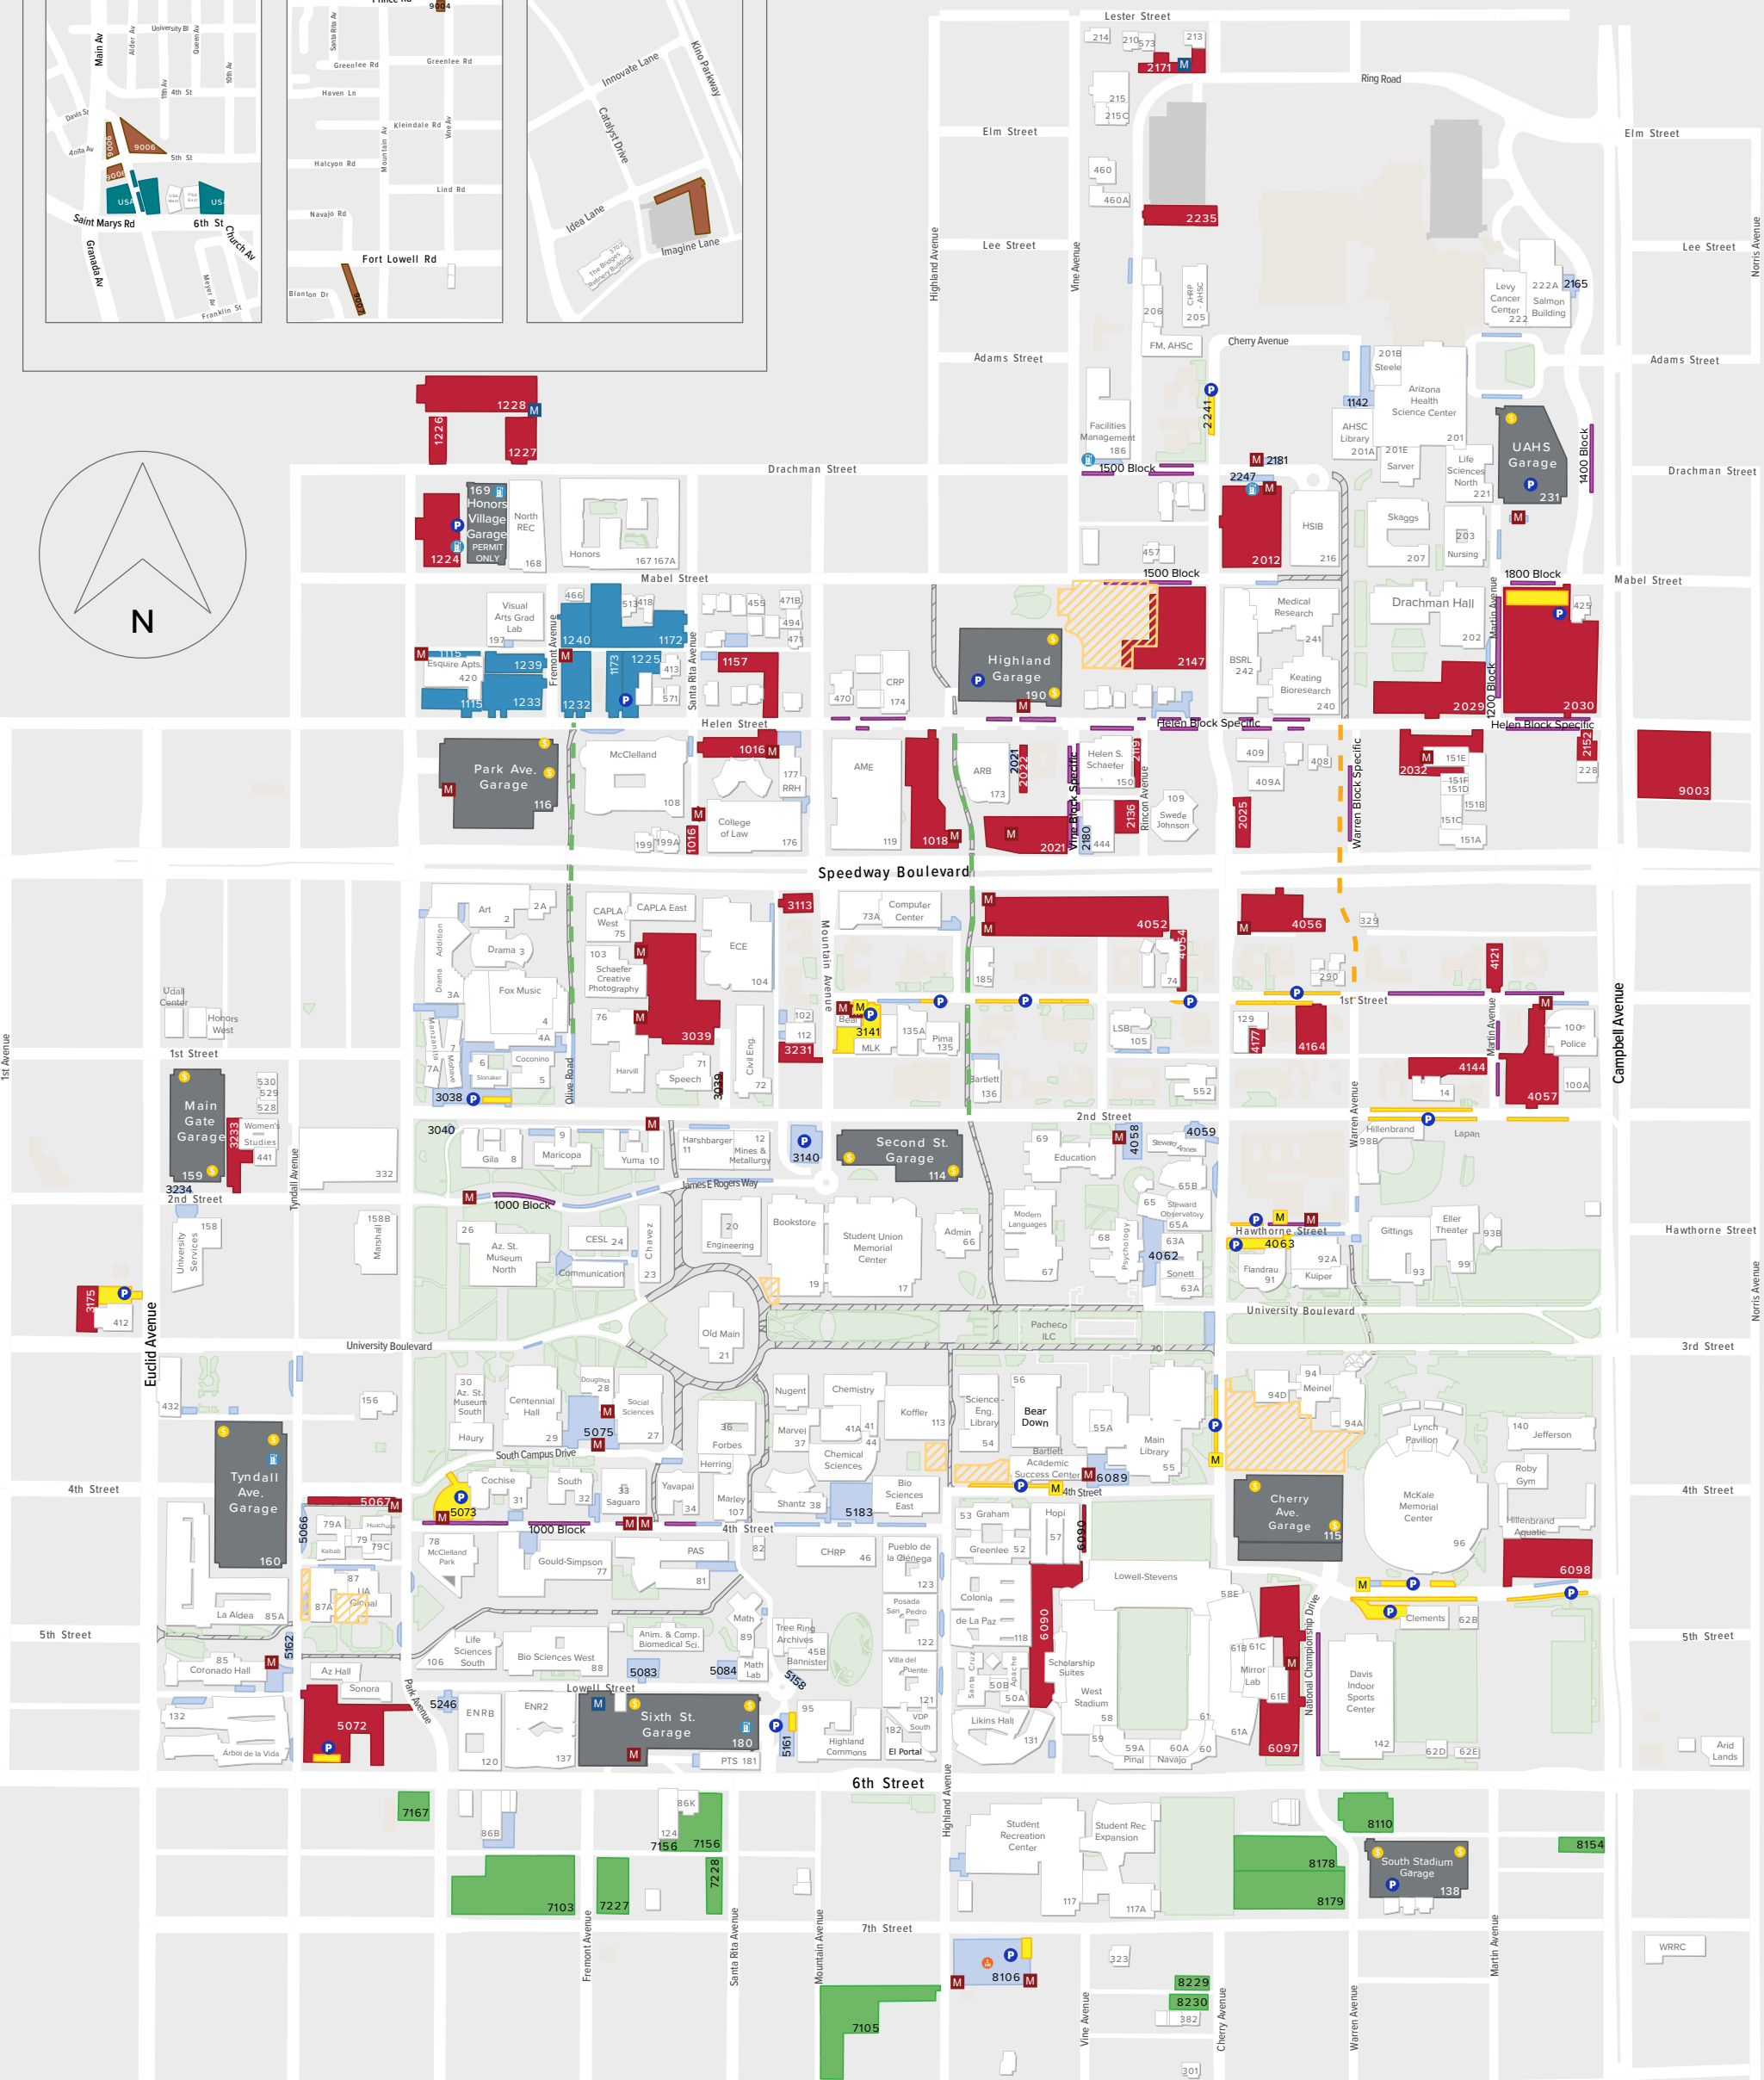

ARIZONA PARKING MAP 2023-2024

PARK & RIDE LOTS

HOURLY PAY PARKING	PERMIT PARKING	POINTS OF INTEREST
Parking Garage	Parking Garage Specific	Electric Vehicle Charging
Hourly Pay Parking Lot	Zone 1	Pay Station
Motorcycle Visitor Parking	South of 6th St. Lots	Misc. Lots: SV, Loading, Disabled
	Lot Specific Permit Parking	Passport Parking Pay Spaces & Gateless Garage
	Park N Ride Lots	Bike/Pedestrian Underpass
	Street Specific Permit Parking	Pedestrian Underpass Only
	Motorcycle Specific Parking	No Car Access
	Motorcycle Parking	All Permits, 2HR Limit & Hourly Pay

THE UNIVERSITY OF ARIZONA
Parking & Transportation Services